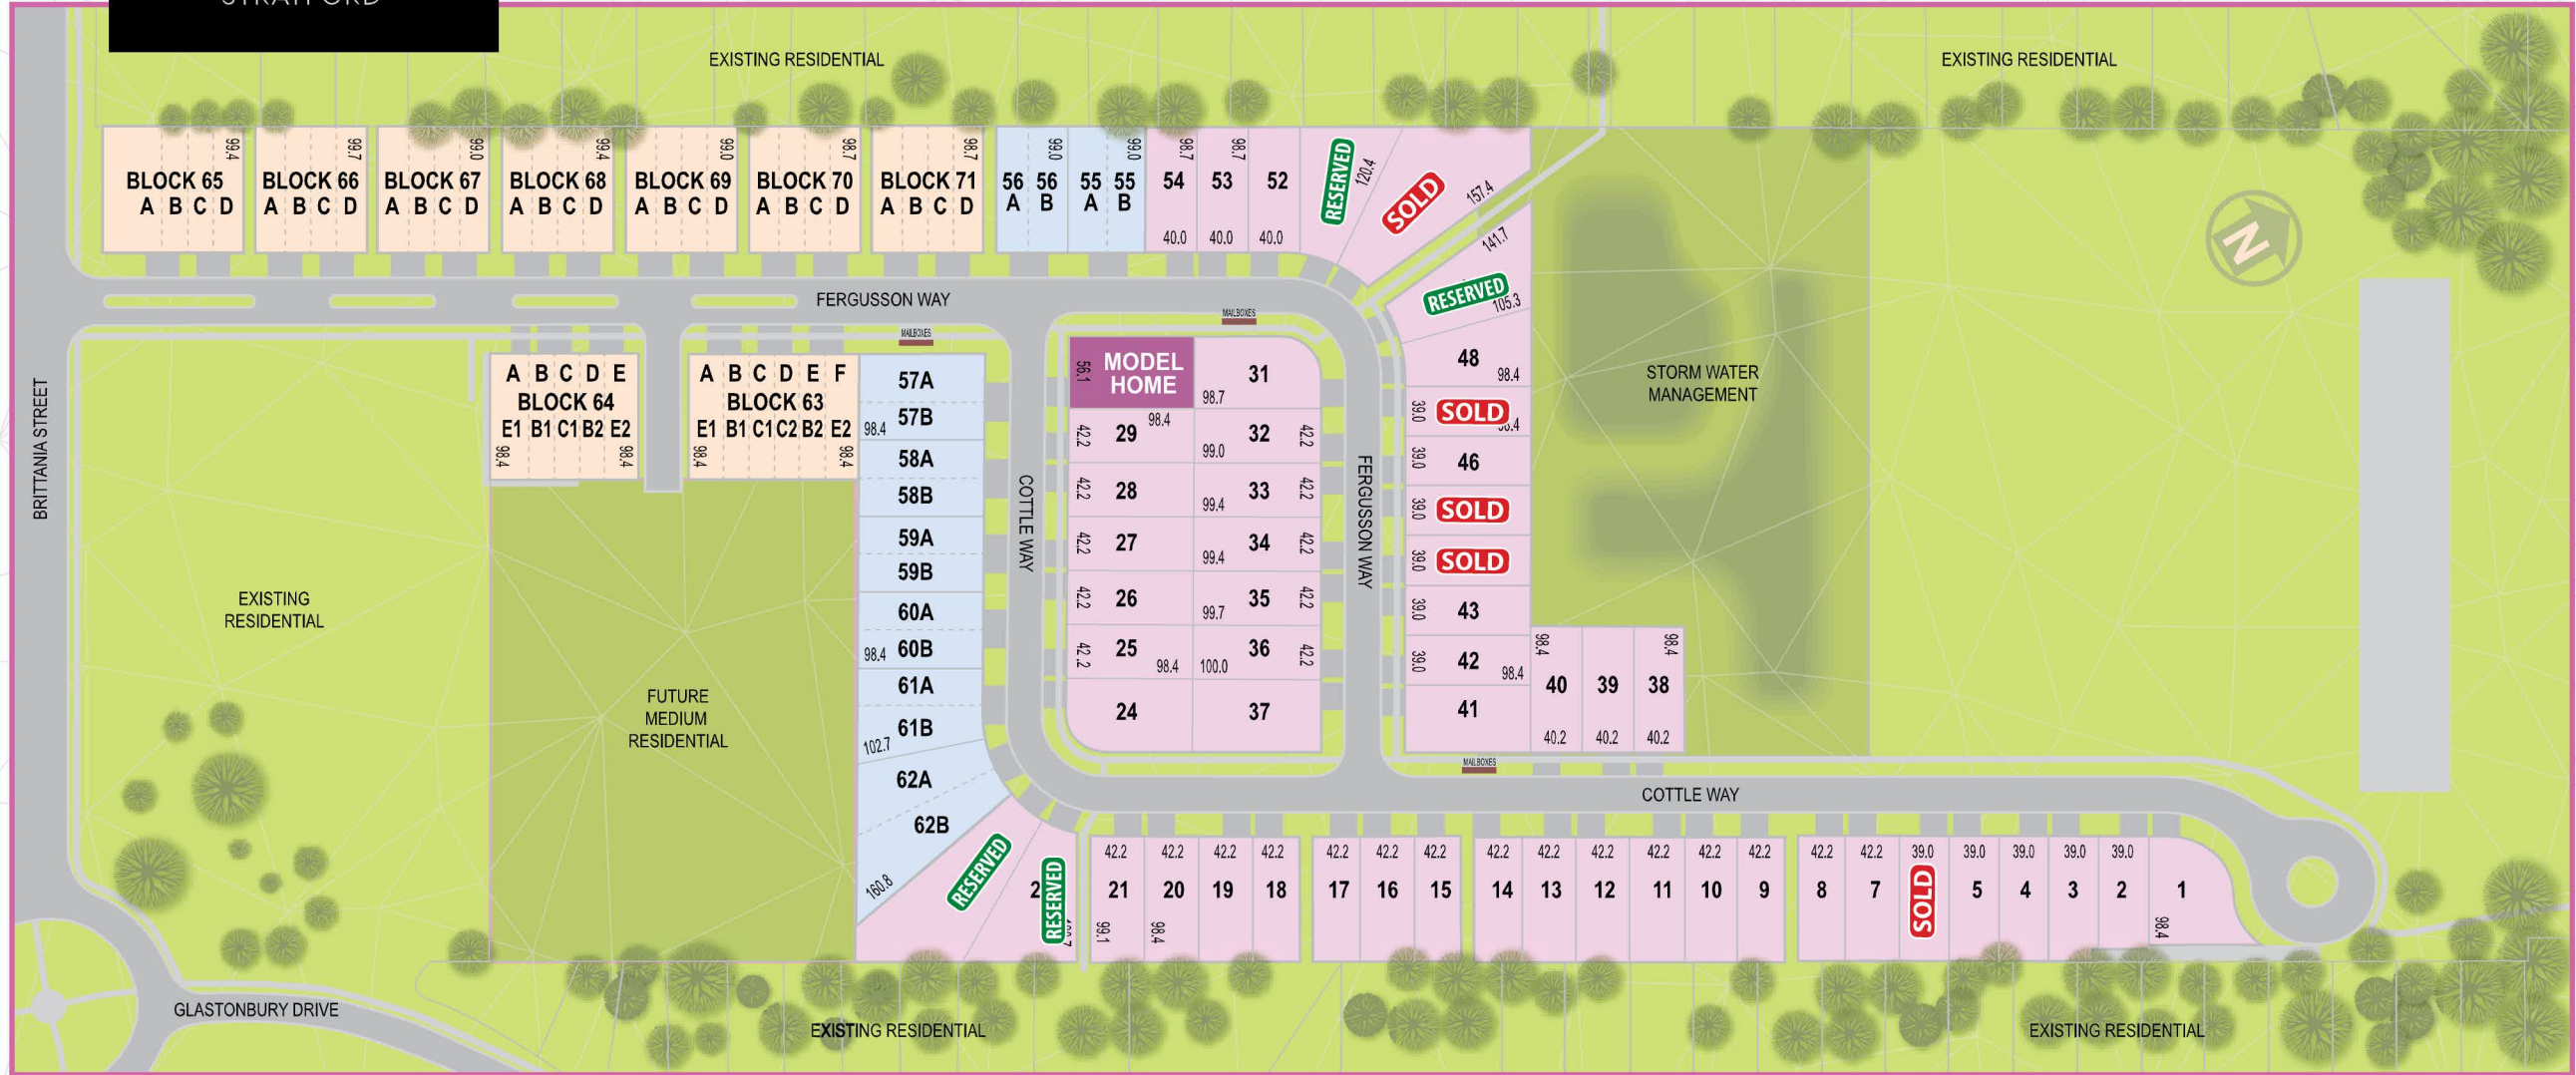

Site Map

Detached
 Semi Detached
 Townhome

www.bromberghomes.com

All drawings are artist concepts only. Lots sizes are in feet. Please review engineer surveys for exact dimensions. E. & O. E.